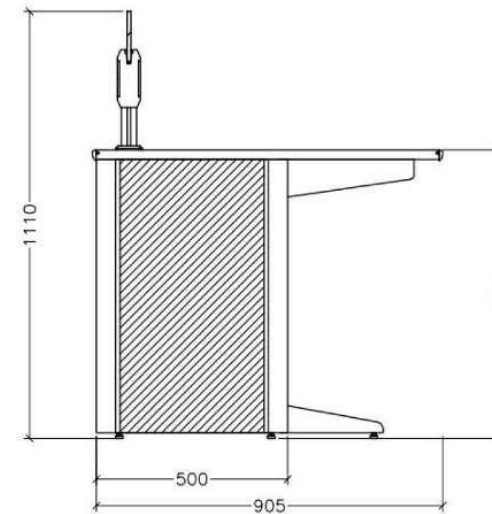

#### Size parameters

Appearance size:  
D=850MM H=750MM W=U+200MM

Module width size U:  
U=1200MM

Base cabinet space:  
W=1160MM D=400MM

Standard color:  
Side panel gray and black  
Desktop warm white

#### Size parameters

Appearance size:  
D=900MM H=750MM W=U+200MM

Module width size U:  
U=1200MM

Base cabinet space:  
W=1160MM D=400MM

Standard color:  
Side panel gray and black  
Desktop warm white