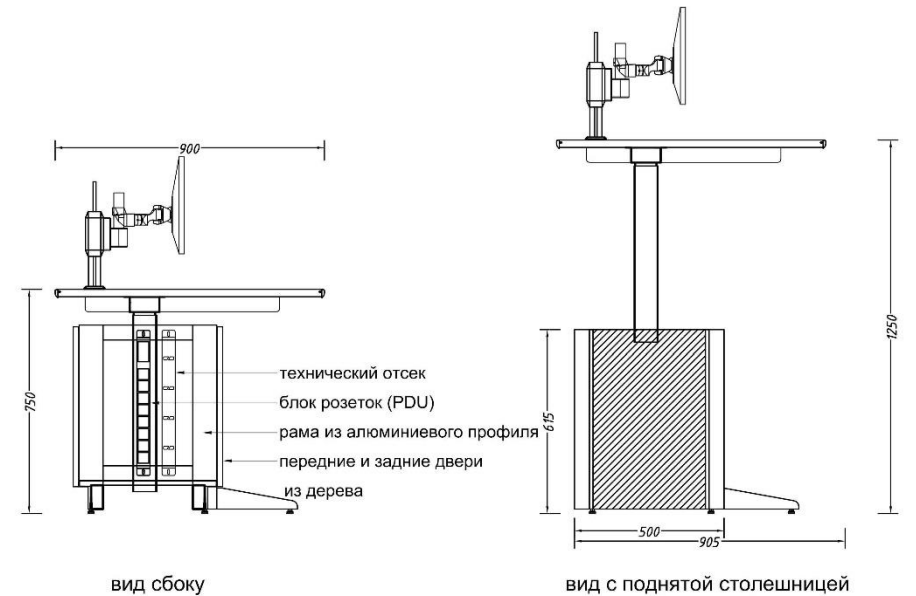

#### Size parameters

Appearance size:  
D=850MM H=750MM W=U+200MM

Module width size U:  
U=1200MM

Base cabinet space:  
W=1160MM D=400MM

Standard color:  
Side panel gray and black  
Desktop warm white