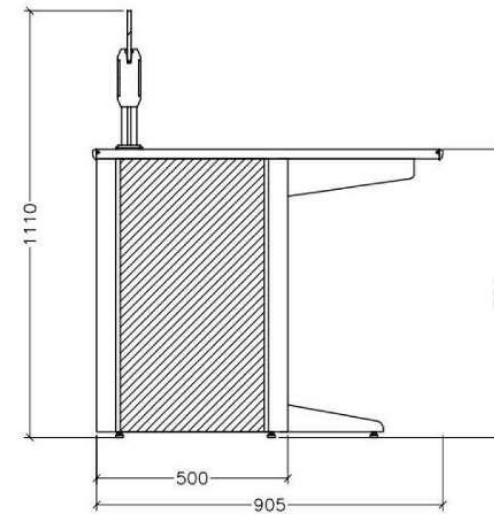

#### Size parameters

Appearance size:  
D=900MM H=750MM W=U+200MM

Module width size U:  
U=1200MM

Base cabinet space:  
W=1160MM D=400MM

Standard color:  
Side panel gray and black  
Desktop warm white